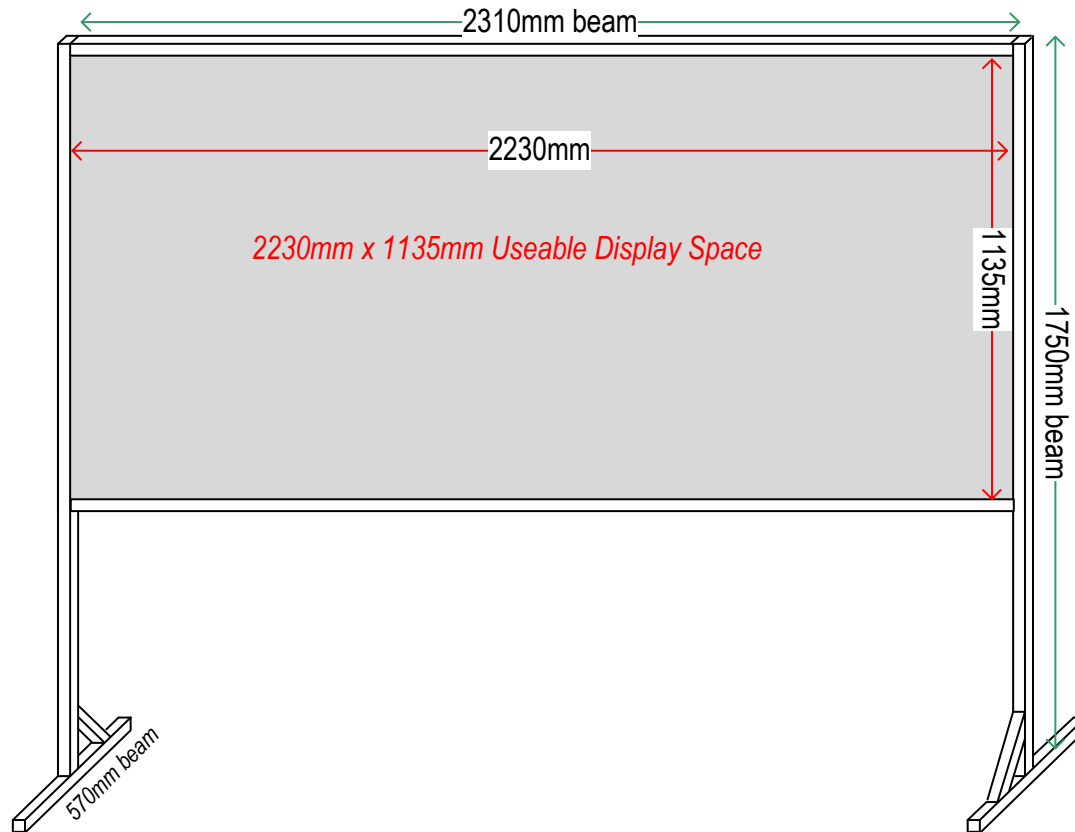

# FrameLock Landscape Display Board

## Poster Dimensions

-  AO - 118.9cm x 84.1cm
-  A1 - 84.1cm - 59.4cm (2 sheets /1AO)
-  A3 - 29.7 x 42.0 mm (8 sheets /1AO)
-  A4 - 97 x 210 mm (16 sheets /1AO)

### Framework

The Posterboard framework is constructed from aluminium "FrameLock" professional display system components.