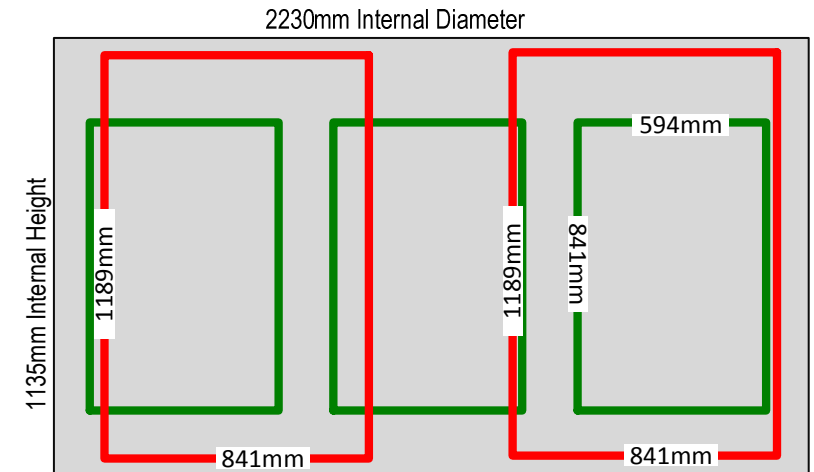

# FrameLock Landscape Display Board

## Poster Dimensions

-  AO - 118.9cm x 84.1cm
-  A1 - 84.1cm - 59.4cm (2 sheets /1AO)
-  A3 - 29.7 x 42.0 mm (8 sheets /1AO)
-  A4 - 97 x 210 mm (16 sheets /1AO)

### Framework

The Posterboard framework is constructed from aluminium "FrameLock" professional display system components.